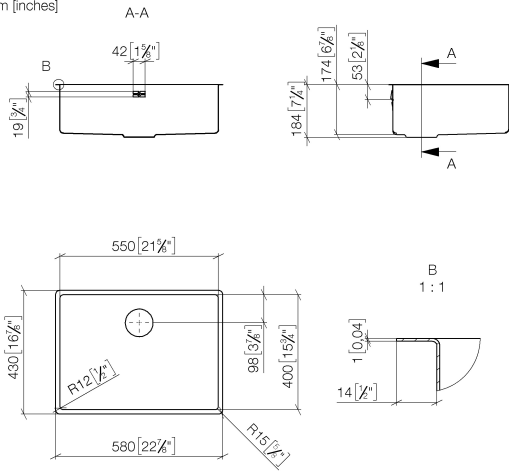

## Single sink - Stainless Steel

38 551 003

- installation, on top or flush
- 550 x 400 mm
- sink depth 175 mm
- suitable for base units 600 mm
- radius 12 mm

**Drain and overflow set not included in the scope of supply. See Required miscellaneous.**

### Required miscellaneous

**Pop-up waste and overflow with knob - Stainless Steel** 10 405 003-85  
 • 3½" strainer waste valve

**Single sink - Stainless Steel**

38 551 003

mm [inches]

**Single sink - Stainless Steel**

38 551 003

**Spare parts list**

No.	Item Number	Name	Quantity used	Delivery time
1	10 410 003-85	Pop-up waste and overflow with electronic control - Stainless Steel	1	2
2	10 400 003-85	Pop-up waste and overflow closable by hand - Stainless Steel	1	2
3	10 405 003-85	Pop-up waste and overflow with knob - Stainless Steel	1	2