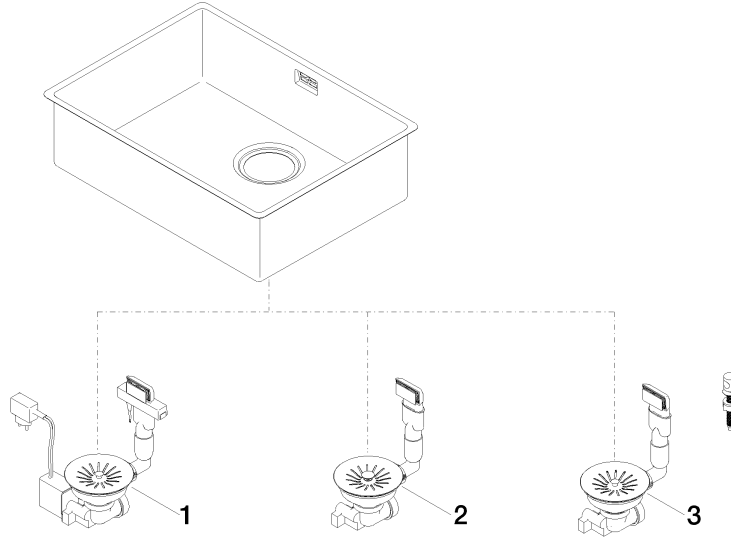

### Required miscellaneous

**Pop-up waste and overflow with knob - Stainless Steel** 10 405 003-85  
 • 3½" strainer waste valve

**Single sink - Stainless Steel**

38 551 003

mm [inches]

**Single sink - Stainless Steel**

38 551 003

**Spare parts list**

No.	Item Number	Name	Quantity used	Delivery time
1	10 410 003-85	Pop-up waste and overflow with electronic control - Stainless Steel	1	2
2	10 400 003-85	Pop-up waste and overflow closable by hand - Stainless Steel	1	2
3	10 405 003-85	Pop-up waste and overflow with knob - Stainless Steel	1	2